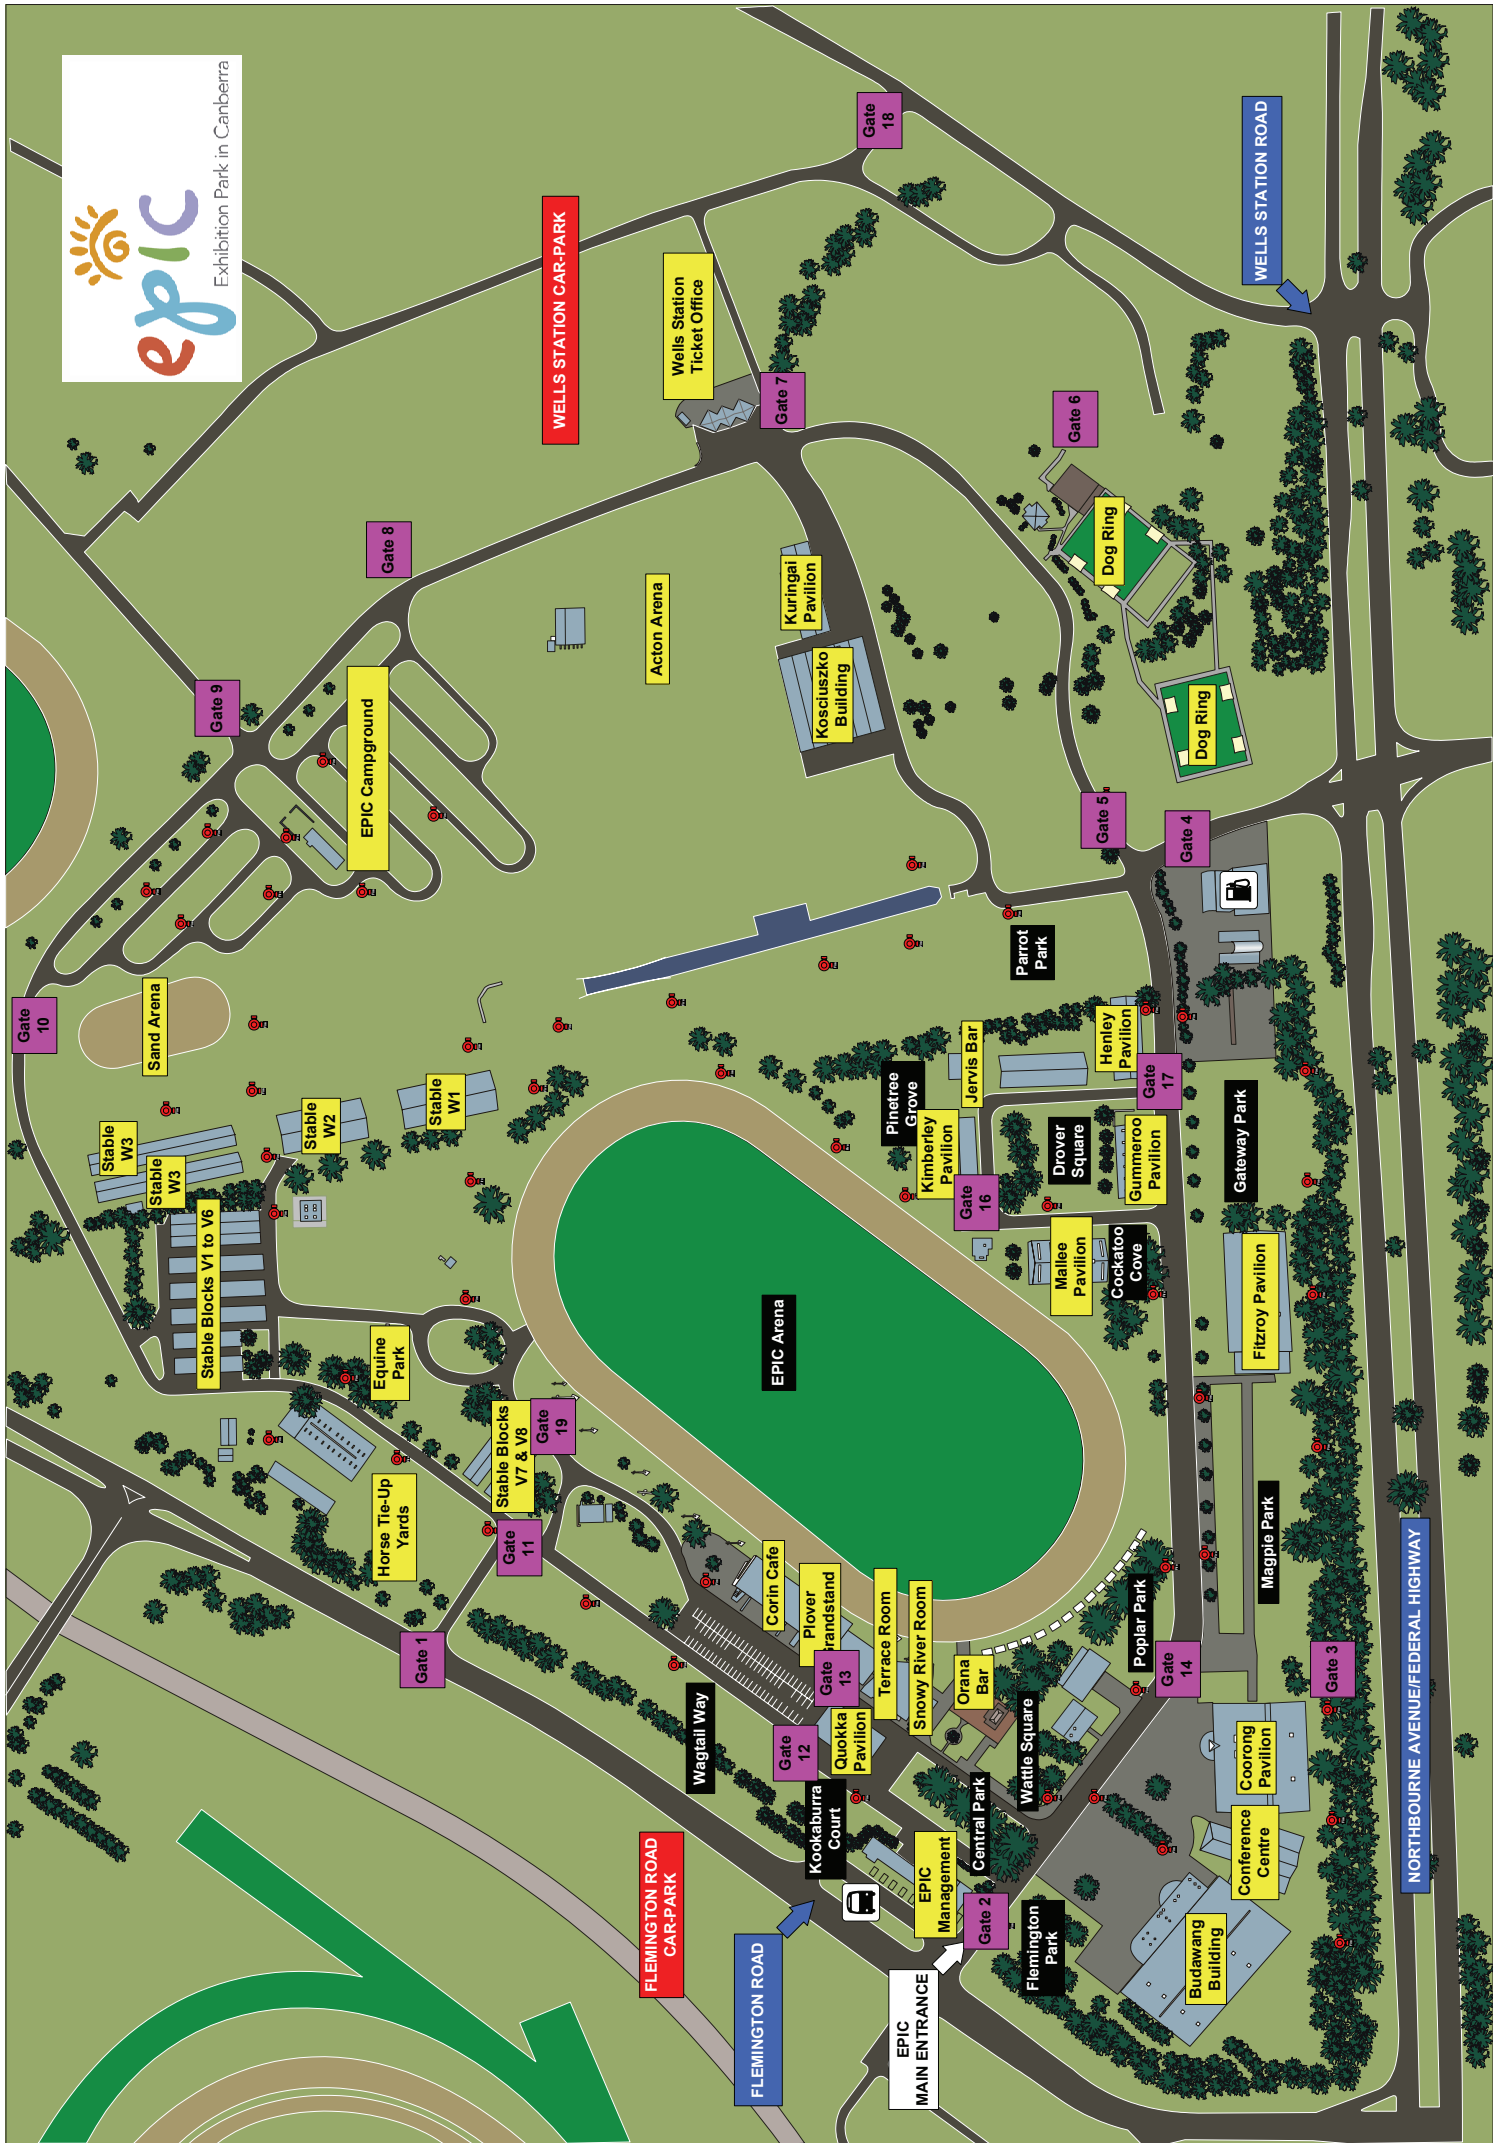

Exhibition Park in Canberra

WELLS STATION CAR-PARK

Wells Station Ticket Office

Acton Arena

Kurling Pavilion

Kosciuszko Building

Dog Ring

Dog Ring

EPIC Campground

Sand Arena

Stable W3

Stable W3

Stable W2

Stable W1

Stable Blocks V1 to V6

Equine Park

Mallee Pavilion

Cockatoo Cove

Gate 17

Gummeroo Pavilion

Gateway Park

Fitzroy Pavilion

Corin Cafe

Plover Stand

Gate 2

Central Park

Wattle Square

Orana Bar

Snowy River Room

Terrace Room

Gate 12

Gate 14